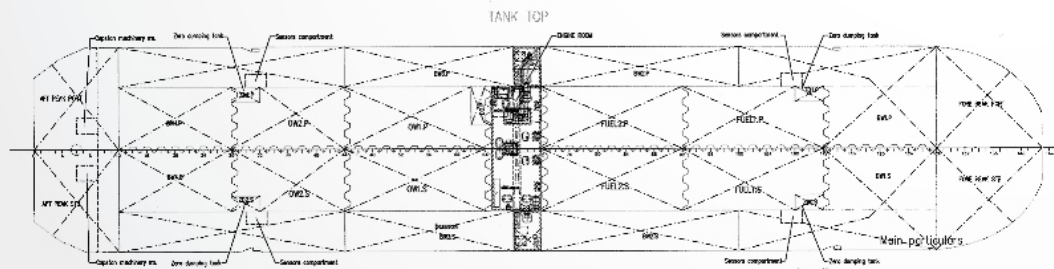

www.topazworld.com

All the details are believed to be correct but not guaranteed and owners reserve the right to amend them.

Vessel Specifications - TOP 14

General arrangement

Length o.a.s, m	21,50
Length between perpendiculars, m	19,15
Breadth, m	14,50
Depth, m	4,00
Draught, m	2,50