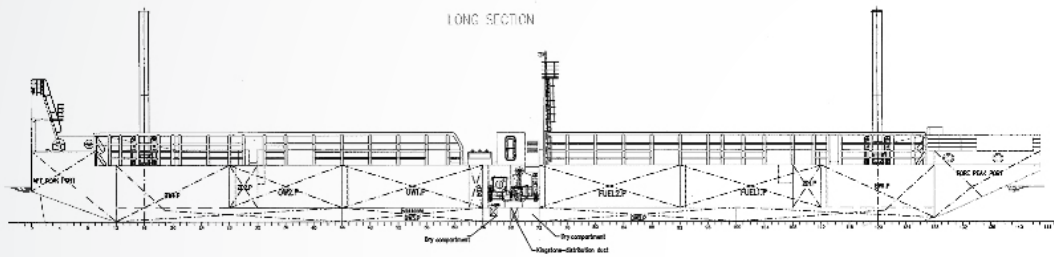

Vessel Specifications

General

Type	Flat-top barge
Flag	Kazakhstan
Class	ABS +A1, fuel oil tank barge Ice class A0
Year built	2007-2011
Port of registry	Aktau

Dimensions

Length overall	71.9 m
Beam	14.5 m
Depth	4 m
Summer load draft	3.130 m
Winter draft	With deck cargo: 2.5 m With liquid cargo: 2.5 m Max draft: 3.065 m
Lightship draft	Forward: 1.254 m Aft: 1.041 m Middle: 1.148 m
Lightship weight	941 t
Deadweight	Summer draft fully loaded: 1908.94 t Winter draft with deck cargo: 1261.56 t Winter draft with liquid cargo: 1261.53 t
Gross tonnage	1024 t
Net tonnage	307 t

www.topazworld.com

All the details are believed to be correct but not guaranteed and owners reserve the right to amend them.

Vessel Specifications - TOP 14

General arrangement

Length o.a.s, m	21,50
Length between perpendiculars, m	19,15
Breadth, m	14,50
Depth, m	4,00
Draught, m	2,50