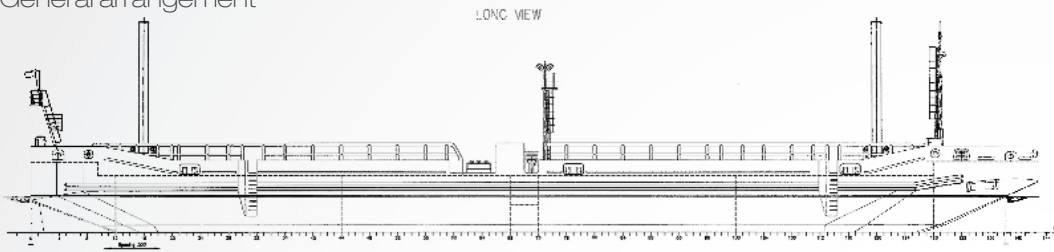

www.topazworld.com

All the details are believed to be correct but not guaranteed and owners reserve the right to amend them.

Vessel Specifications - TOP 14

General arrangement

Length o.a.s, m	21,50
Length between perpendiculars, m	19,15
Breadth, m	14,50
Depth, m	4,00
Draught, m	2,50