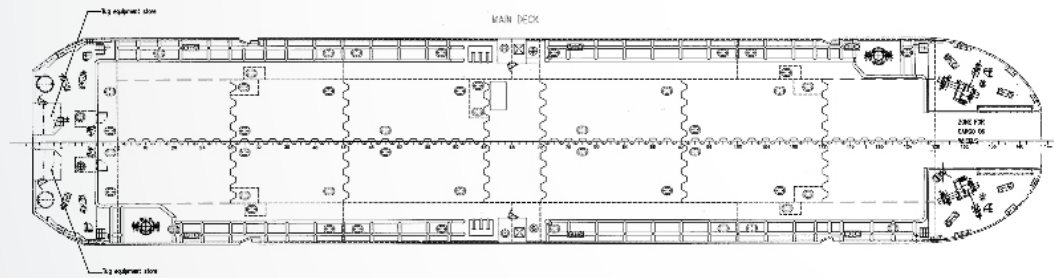

Vessel Specifications

General

Type	Flat-top barge
Flag	Kazakhstan
Class	ABS +A1, fuel oil tank barge Ice class A0
Year built	2007-2011
Port of registry	Aktau

Dimensions

Length overall	71.9 m
Beam	14.5 m
Depth	4 m
Summer load draft	3.130 m
Winter draft	With deck cargo: 2.5 m With liquid cargo: 2.5 m Max draft: 3.065 m
Lightship draft	Forward: 1.254 m Aft: 1.041 m Middle: 1.148 m
Lightship weight	941 t
Deadweight	Summer draft fully loaded: 1908.94 t Winter draft with deck cargo: 1261.56 t Winter draft with liquid cargo: 1261.53 t
Gross tonnage	1024 t
Net tonnage	307 t

www.topazworld.com

All the details are believed to be correct but not guaranteed and owners reserve the right to amend them.

Vessel Specifications - TOP 14

General arrangement

Length o.a.s, m	21,50
Length between perpendiculars, m	19,15
Breadth, m	14,50
Depth, m	4,00
Draught, m	2,50