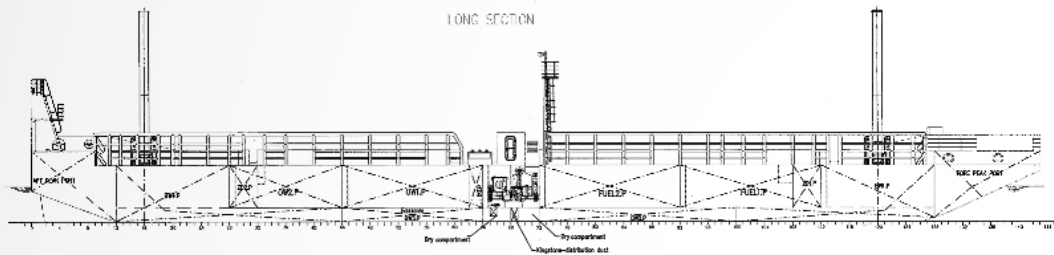

Vessel Specifications

General

Type	Flat-top barge
Flag	Kazakhstan
Class	ABS +A1, fuel oil tank barge Ice class A0
Year built	2007-2011
Port of registry	Aktau

Dimensions

Length overall	71.9 m
Beam	14.5 m
Depth	4 m
Summer load draft	3.130 m; with deck cargo: 2.276 m
Winter draft	With liquid cargo: 2.276 m Max draft: 3.065 m
Lightship draft	Forward: 1.365 m Aft: 1.059 m Middle: 1.212 m
Lightship weight	997 t
Deadweight	Summer draft fully loaded: 1852.85 t Winter draft with deck cargo: 1206.12 t Winter draft with liquid cargo: 986.94 t
Gross tonnage	1024 t
Net tonnage	307 t

www.topazworld.com

All the details are believed to be correct but not guaranteed
and owners reserve the right to amend them.

Vessel Specifications - TOP 12

General arrangement

Transition platform

Length o.a.s, m	21,50
Length between perpendiculars, m	19,15
Breadth, m	14,50
Depth, m	4,00
Draught, m	2,50