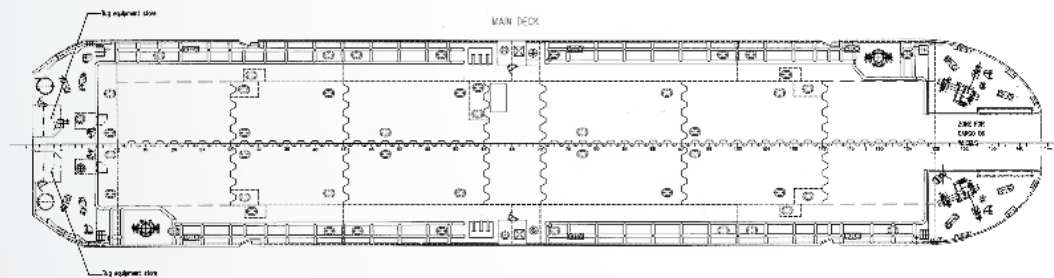

Vessel Specifications

General

Type	Flat-top barge
Flag	Kazakhstan
Class	ABS +A1, fuel oil tank barge Ice class A0
Year built	2007-2011
Port of registry	Aktau

Dimensions

Length overall	71.9 m
Beam	14.5 m
Depth	4 m
Summer load draft	3.130 m; with deck cargo: 2.276 m
Winter draft	With liquid cargo: 2.276 m Max draft: 3.065 m
Lightship draft	Forward: 1.365 m Aft: 1.059 m Middle: 1.212 m
Lightship weight	997 t
Deadweight	Summer draft fully loaded: 1852.85 t Winter draft with deck cargo: 1206.12 t Winter draft with liquid cargo: 986.94 t
Gross tonnage	1024 t
Net tonnage	307 t

www.topazworld.com

All the details are believed to be correct but not guaranteed
and owners reserve the right to amend them.

Vessel Specifications - TOP 12

General arrangement

Transition platform

Length o.a.s, m	21,50
Length between perpendiculars, m	19,15
Breadth, m	14,50
Depth, m	4,00
Draught, m	2,50