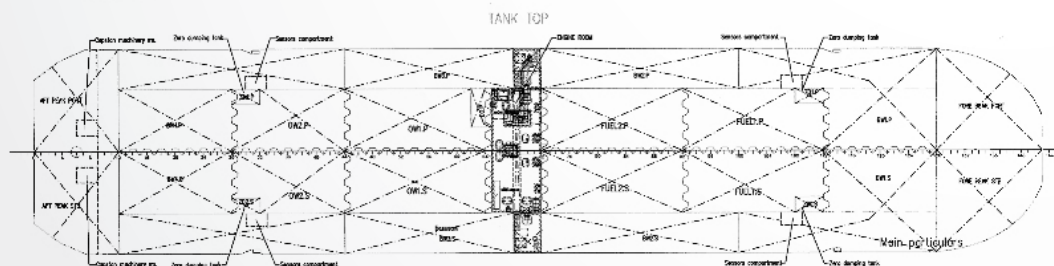

www.topazworld.com

All the details are believed to be correct but not guaranteed
and owners reserve the right to amend them.

Vessel Specifications - TOP 12

General arrangement

Transition platform

Length o.a.s, m	21,50
Length between perpendiculars, m	19,15
Breadth, m	14,50
Depth, m	4,00
Draught, m	2,50