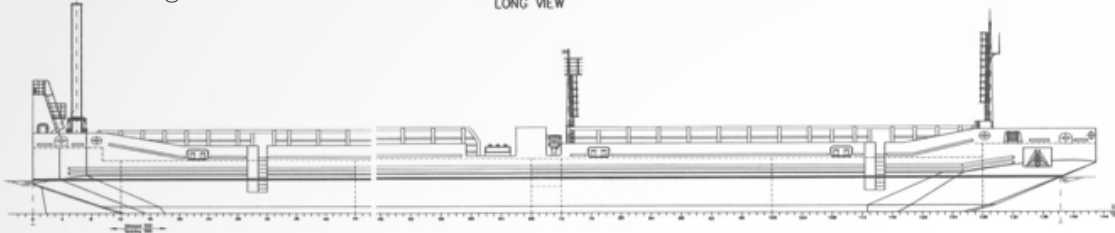

COM 5 / COM 6

Vessel Specifications

General

Type	Flat-top barge
Flag	Kazakhstan
Class	ABS +A1, fuel oil tank barge
	Ice class A0
Year built	2007-2011
Port of registry	Aktau

Dimensions

Length overall	71.5 m
Beam	14.5 m
Depth	4 m
Summer load draft	3.13 m in absent ice condition 2.5 m ice condition
Lightship draft	Forward: 1,2541.075 m Aft: 1,0410.864m Middle: 1,1480.97 m
Lightship weight	941,3 76.0 t
Deadweight	Summer draft: 1908.94 t Winter ice condition: 1402 t
Gross tonnage	1024 t
Net tonnage	307 t

www.topazworld.com

All the details are believed to be correct but not guaranteed
and owners reserve the right to amend them.

General arrangement

Боковой вид
LONG VIEW

Продольный разрез
LONG SECTION

Главная палуба
MAIN DECK

Трюм
TANK TOP

69 шп. 69fr.
шп. в шпангоуте Deck off

Переходные площадки
Transition platform

Основные характеристики

Основные характеристики	Main particulars
Длина наибольшая, м	71.50
Length o.a., m	71.50
Длина между перпендикулярами, м	69.15
Length between perpendiculars, m	69.15
Ширина, м	14.50
Breadth, m	14.50
Высота бортов, м	4.00
Depth, m	4.00
Осадка, м	2.50
Draught, m	2.50