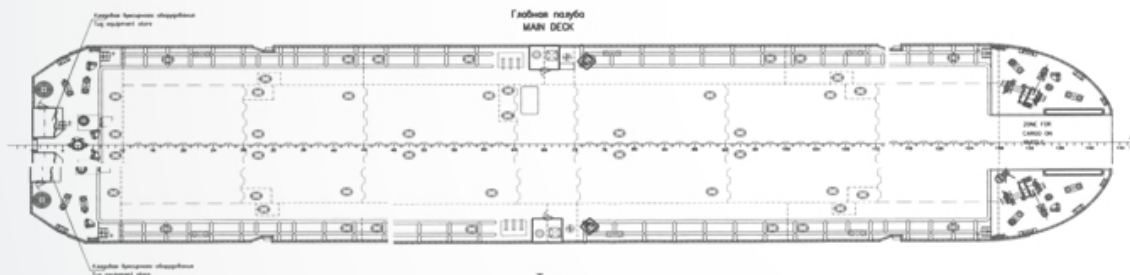

COM 5 / COM 6

Vessel Specifications

General

Type	Flat-top barge
Flag	Kazakhstan
Class	ABS +A1, fuel oil tank barge
	Ice class A0
Year built	2007-2011
Port of registry	Aktau

Dimensions

Length overall	71.5 m
Beam	14.5 m
Depth	4 m
Summer load draft	3.13 m in absent ice condition 2.5 m ice condition
Lightship draft	Forward: 1,2541.075 m Aft: 1,0410.864m Middle: 1,1480.97 m
Lightship weight	941,3 76.0 t
Deadweight	Summer draft: 1908.94 t Winter ice condition: 1402 t
Gross tonnage	1024 t
Net tonnage	307 t

www.topazworld.com

All the details are believed to be correct but not guaranteed
and owners reserve the right to amend them.

General arrangement

Боковой вид
LONG VIEW

Продольный разрез
LONG SECTION

Главная палуба
MAIN DECK

Трюм
TANK TOP

69 шп. 69fr.
шп. в шпангоуте Deck off

Переходные площадки
Transition platform

Основные характеристики

Основные характеристики	Main particulars
Длина наибольшая, м	71.50
Length o.a., m	71.50
Длина между перпендикулярами, м	69.15
Length between perpendiculars, m	69.15
Ширина, м	14.50
Breadth, m	14.50
Высота бортов, м	4.00
Depth, m	4.00
Осадка, м	2.50
Draught, m	2.50