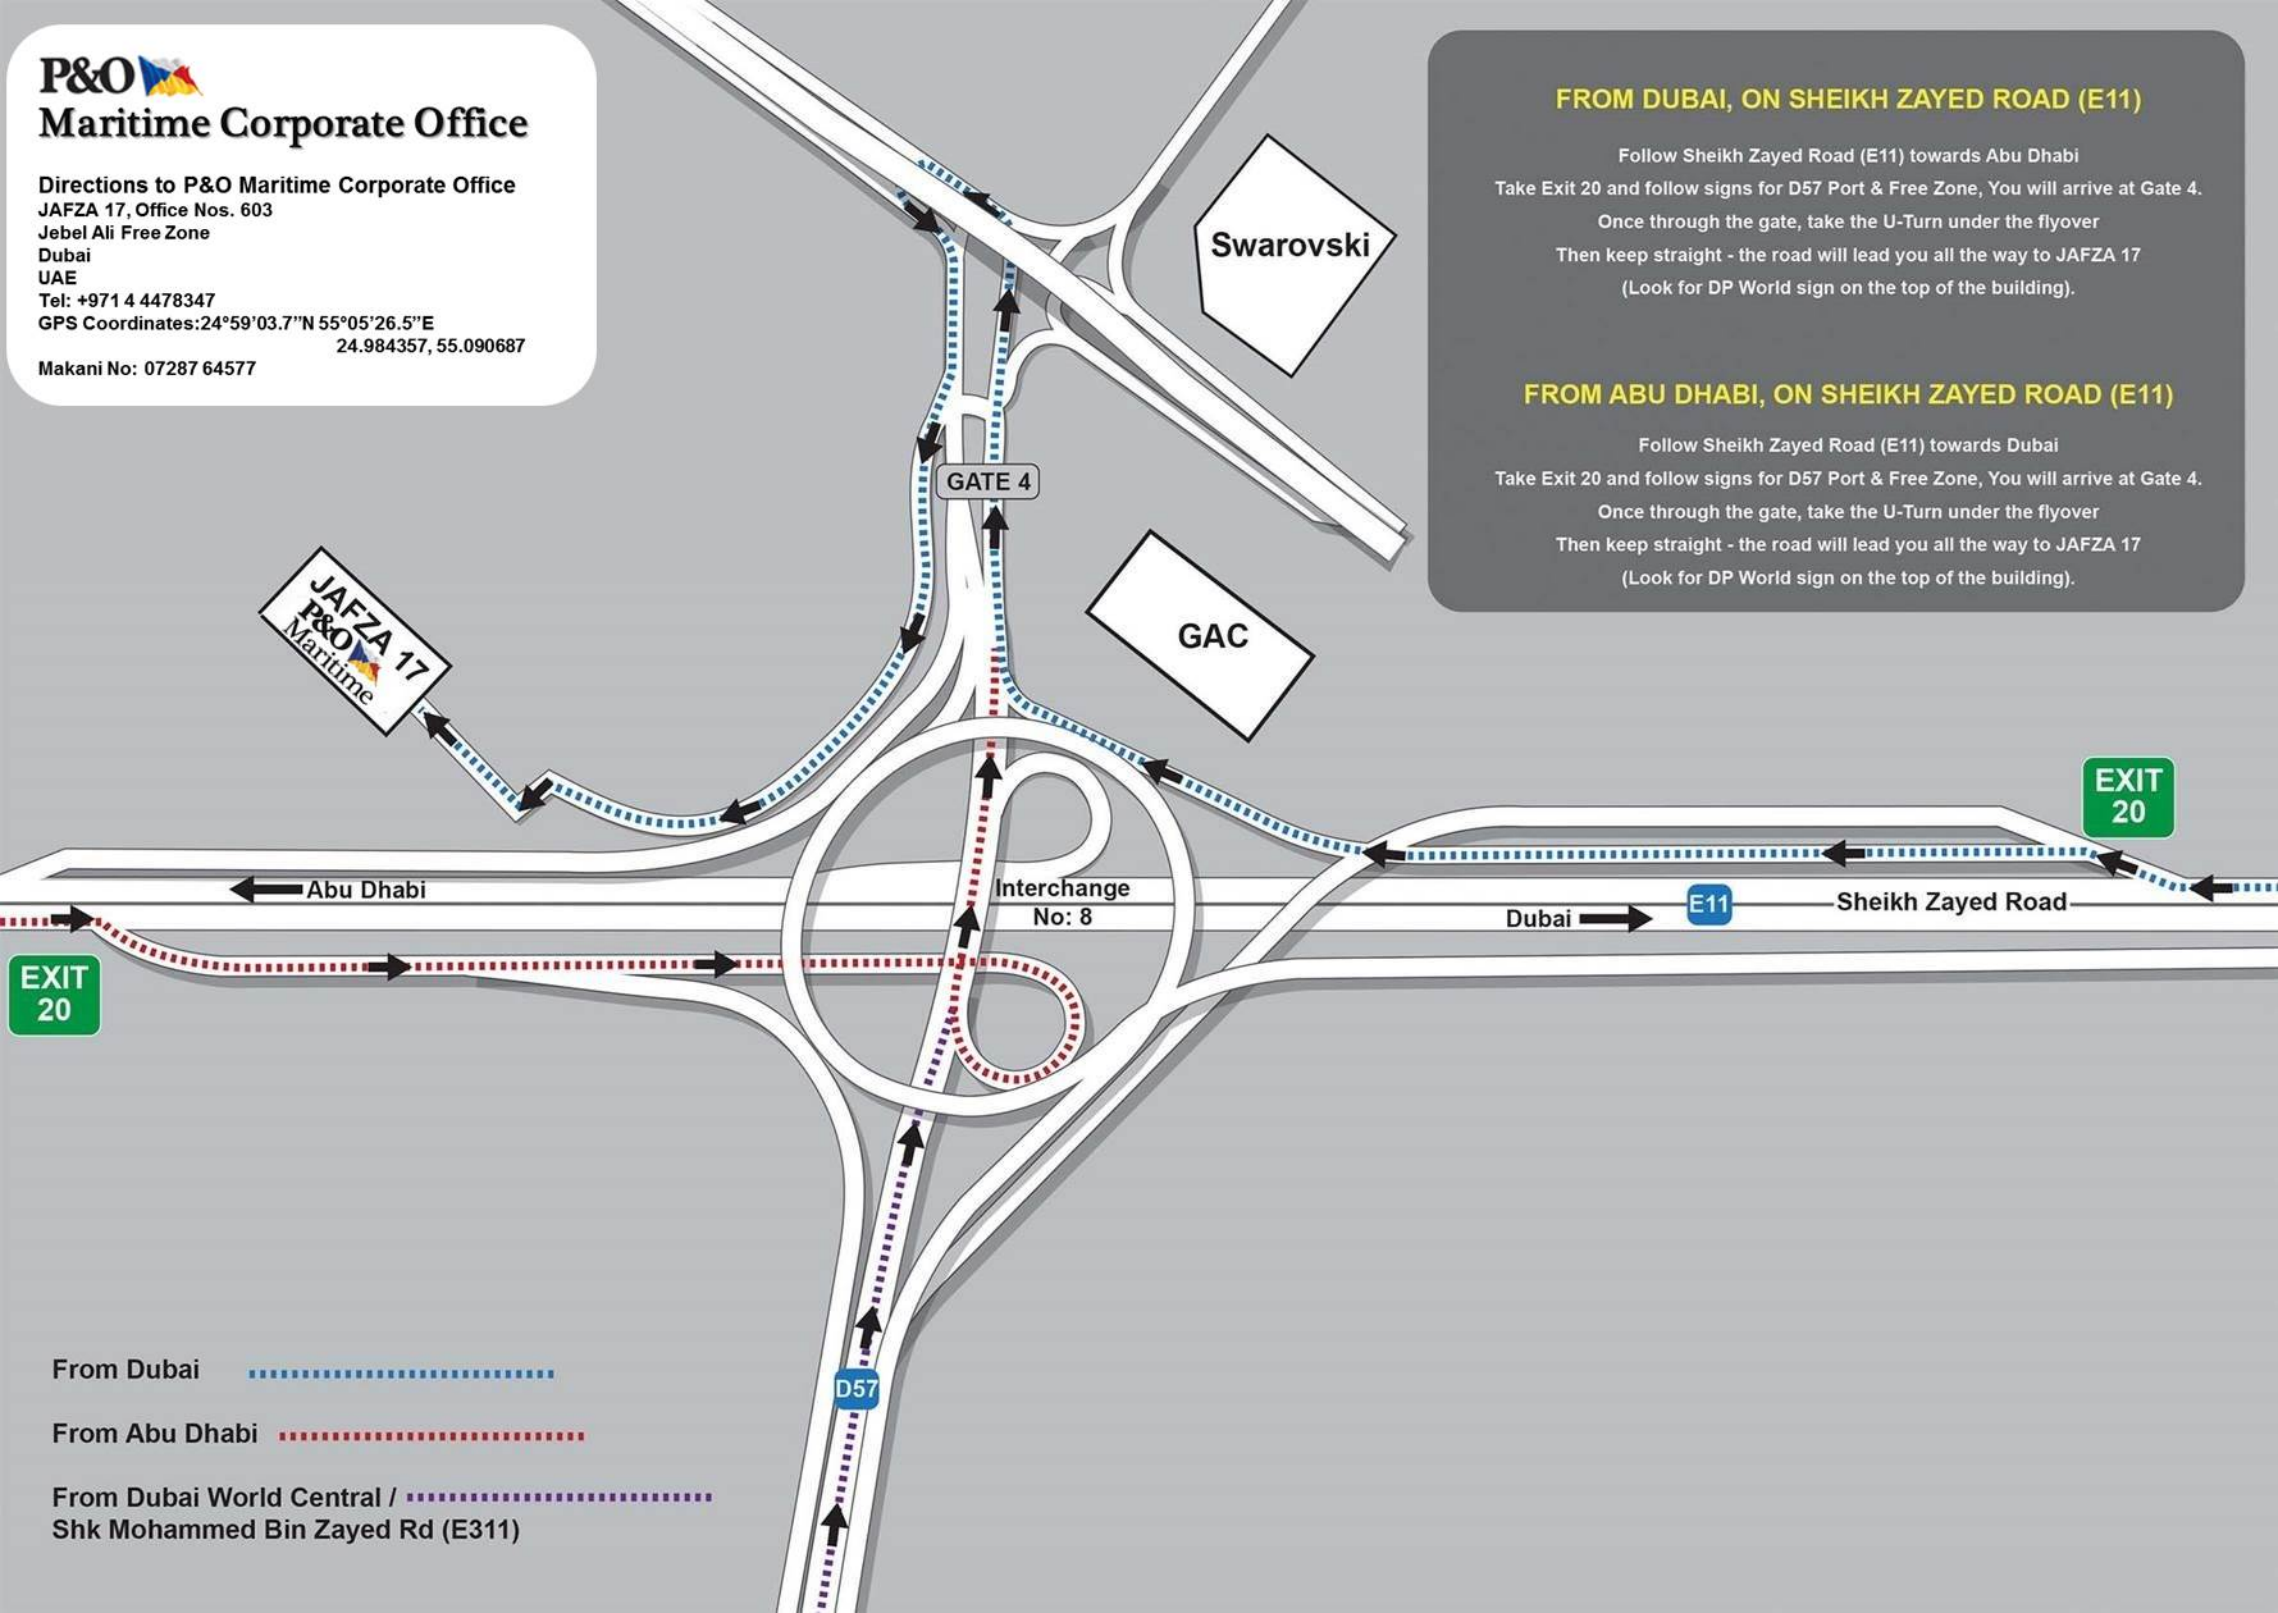

**P&O**  
**Maritime Corporate Office**

Directions to P&O Maritime Corporate Office  
JAFZA 17, Office Nos. 603  
Jebel Ali Free Zone  
Dubai  
UAE  
Tel: +971 4 4478347  
GPS Coordinates: 24°59'03.7"N 55°05'26.5"E  
24.984357, 55.090687  
Makani No: 07287 64577

**FROM DUBAI, ON SHEIKH ZAYED ROAD (E11)**

Follow Sheikh Zayed Road (E11) towards Abu Dhabi  
Take Exit 20 and follow signs for D57 Port & Free Zone, You will arrive at Gate 4.  
Once through the gate, take the U-Turn under the flyover  
Then keep straight - the road will lead you all the way to JAFZA 17  
(Look for DP World sign on the top of the building).

**FROM ABU DHABI, ON SHEIKH ZAYED ROAD (E11)**

Follow Sheikh Zayed Road (E11) towards Dubai  
Take Exit 20 and follow signs for D57 Port & Free Zone, You will arrive at Gate 4.  
Once through the gate, take the U-Turn under the flyover  
Then keep straight - the road will lead you all the way to JAFZA 17  
(Look for DP World sign on the top of the building).

From Dubai ..... (blue dotted line)

From Abu Dhabi ..... (red dotted line)

From Dubai World Central / Shk Mohammed Bin Zayed Rd (E311) ..... (purple dotted line)